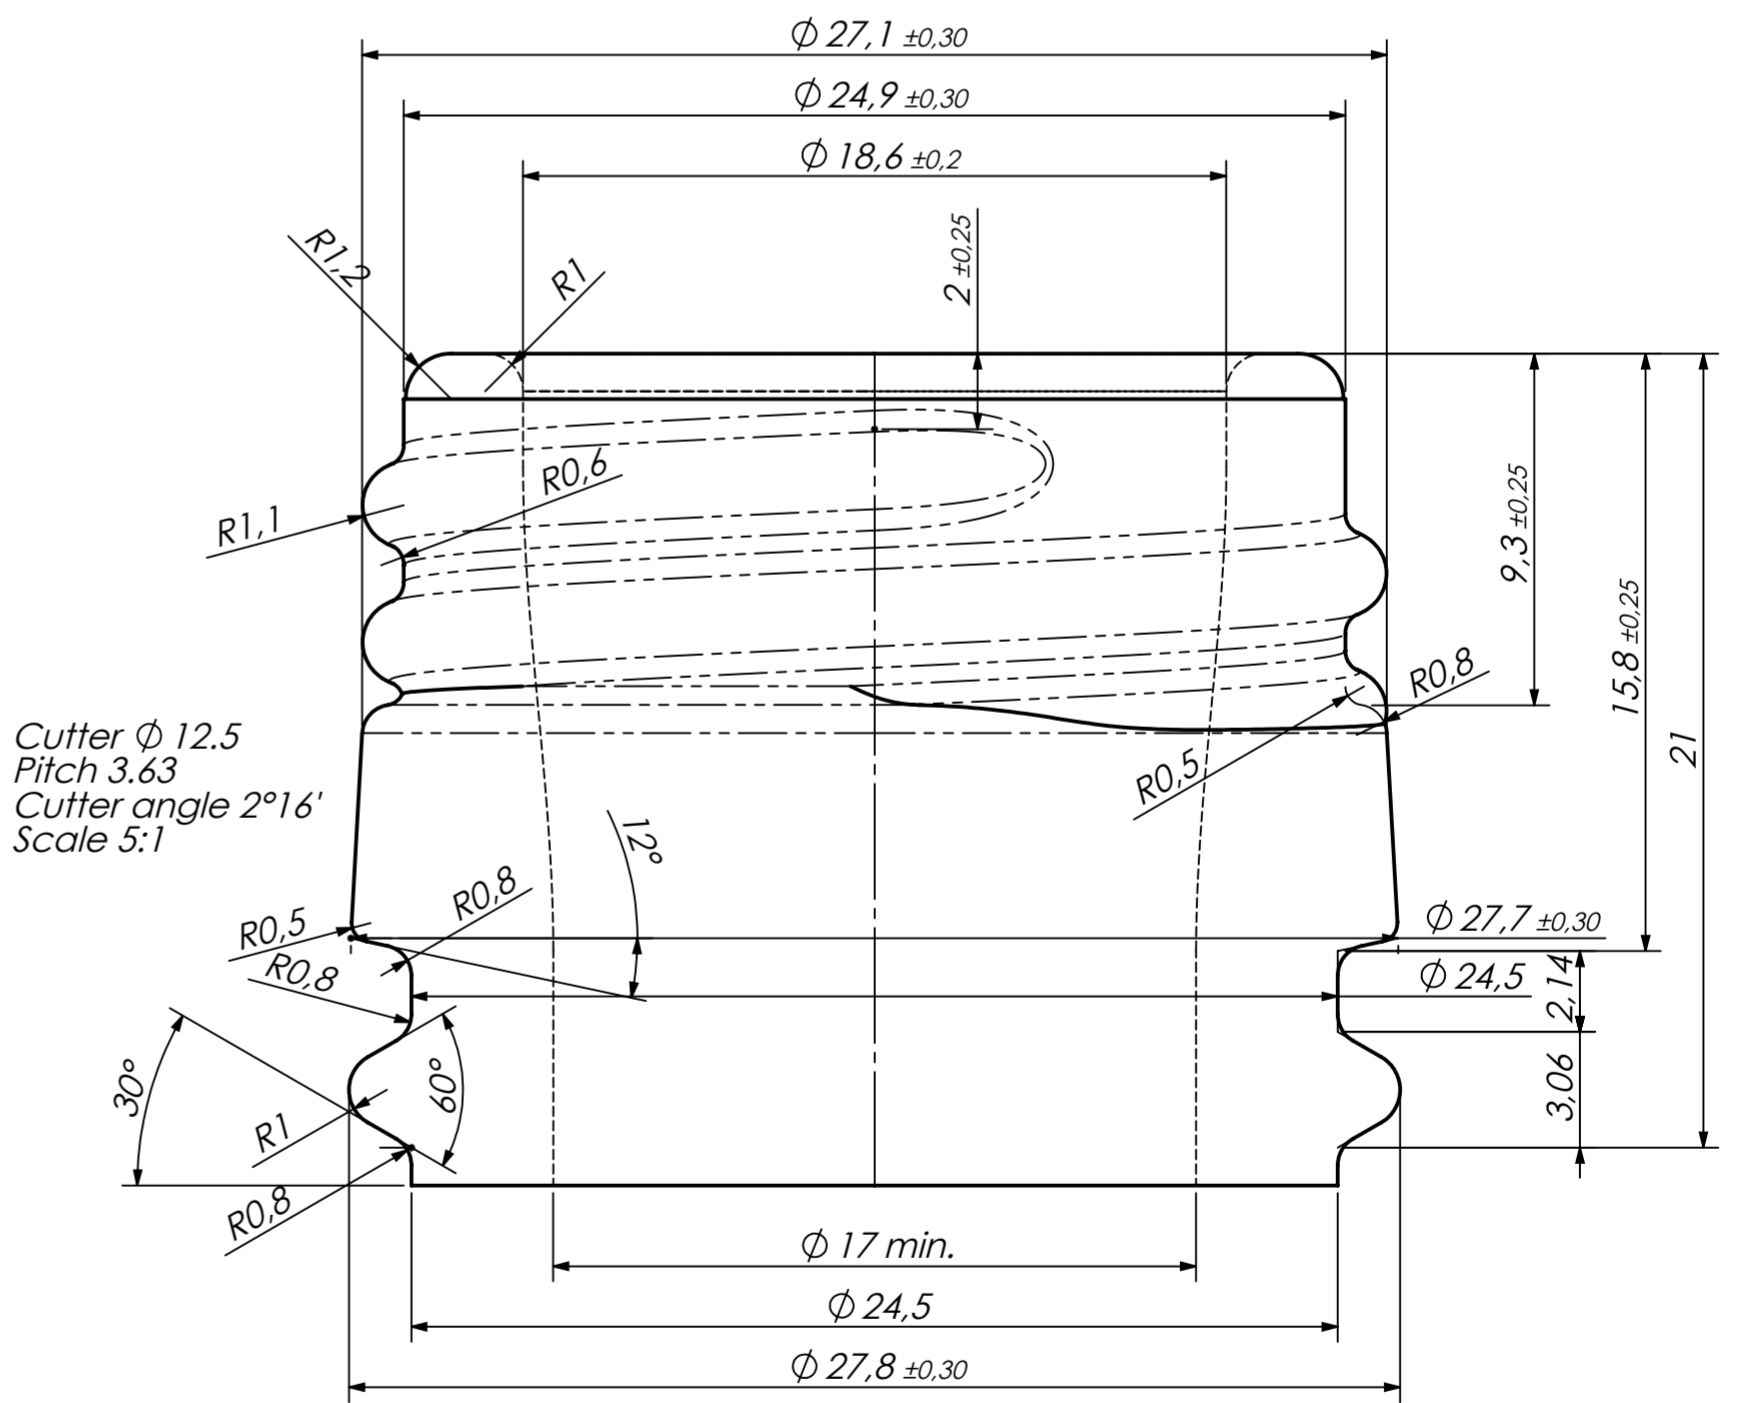

A-A

APPROVED  
7/03/2012

Rev A 07/03 heel engraving added  
Rev B 06/04 dotcode modified

BIEBOUW B.V.B.A.  
INDUSTRIESTRAAT 17  
B-8755 Ruiselede  
Belgium  
Tel.: +32(0)51 686714  
Fax.: +32(0)51 689182  
Email: info@biebouw.com

JOB NAME	750ML Gallon Bottle		
CUSTOMER	Modern Co.		
FILLING	750ml	PROCESS	Emhart BB SG 5
BRIMFULL	775ml -/+11	DRAWN BY	JBB
WEIGHT	457gr +/-10	CHECKED BY	-
FINISH	CETIE 30.06 PP28	DATE	3/02/2015

DRG. NO. BIEB414-01 A