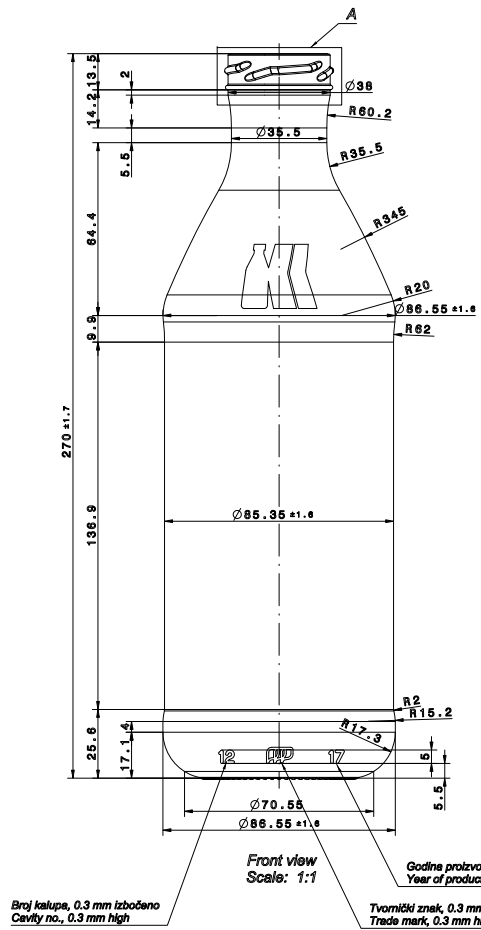

Finish type: TO 43 FD 157A

Isometric view
Scale: 2:3