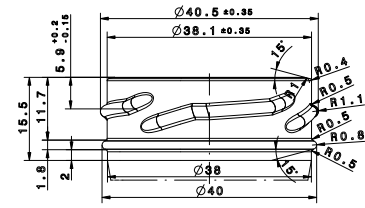

Finish type: TO 43 FD 157A

Isometric view
Scale: 2:3