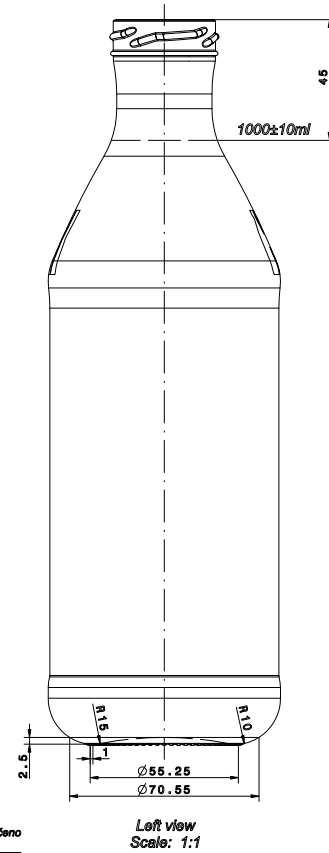

Finish type: TO 43 FD 157A

Isometric view
Scale: 2:3