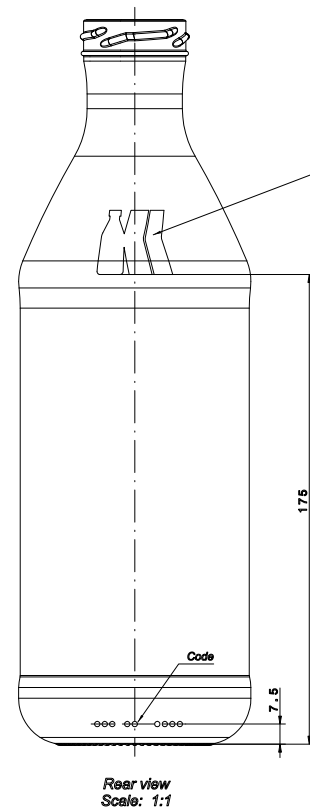

Finish type: TO 43 FD 157A

Isometric view
Scale: 2:3